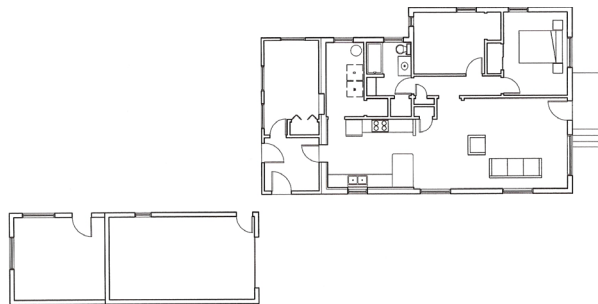

Existing Front Entry

New Front Entry/Addition

New Additions

New Kitchen

N

New Kitchen/Patio Addition

Residence Remodel-Wheat Ridge, Colorado

Design: Winter 2011

Site: The residence is located on a large, secluded lot in the rural like suburb of Wheat Ridge, 6 miles from downtown Denver.

Program: The 1,200 s.f contemporary addition transforms the existing 2 bedroom, single bath home with two new additions. The Bedroom addition adds a bedroom, bath and Master Suite. The existing Kitchen is transformed to a Dining room. The Kitchen addition includes a walk-in pantry, Breakfast Nook and Mud room connection to the garage.

Existing Plan

Remodel Plan